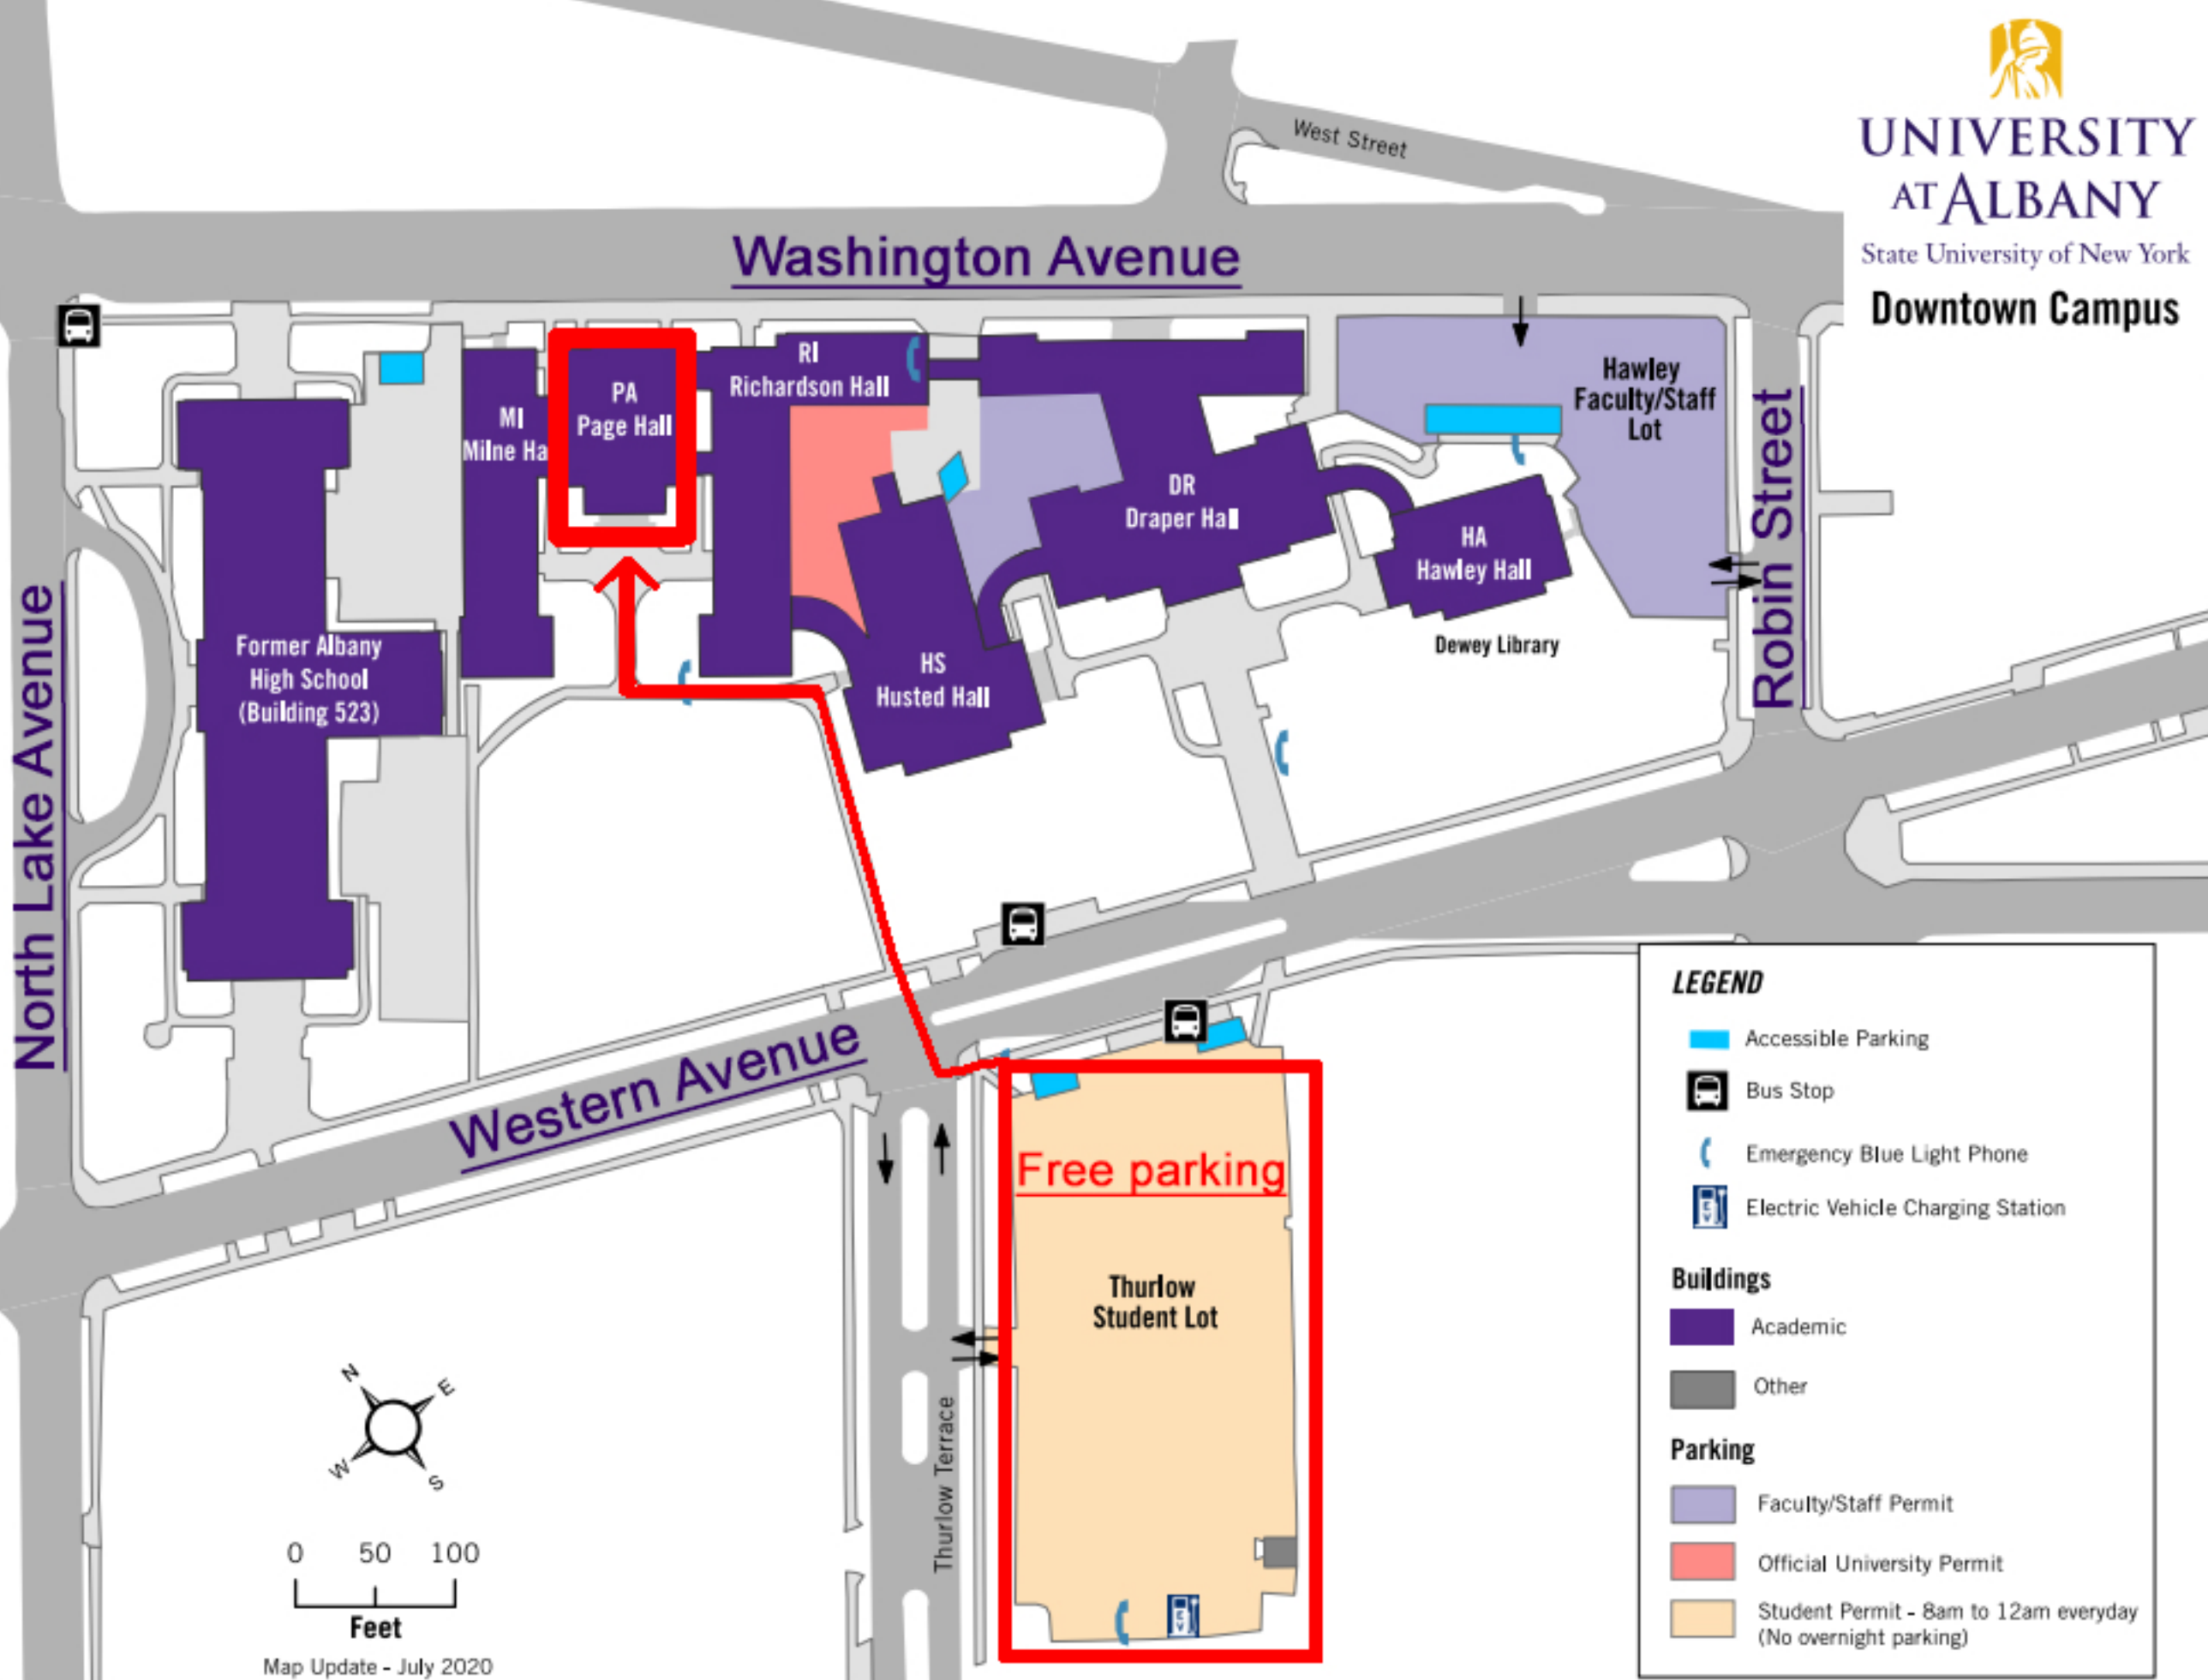

UNIVERSITY AT ALBANY

State University of New York

Downtown Campus

LEGEND

- Accessible Parking
- Bus Stop
- Emergency Blue Light Phone
- Electric Vehicle Charging Station

Buildings

- Academic
- Other

Parking

- Faculty/Staff Permit
- Official University Permit
- Student Permit - 8am to 12am everyday (No overnight parking)

Map Update - July 2020