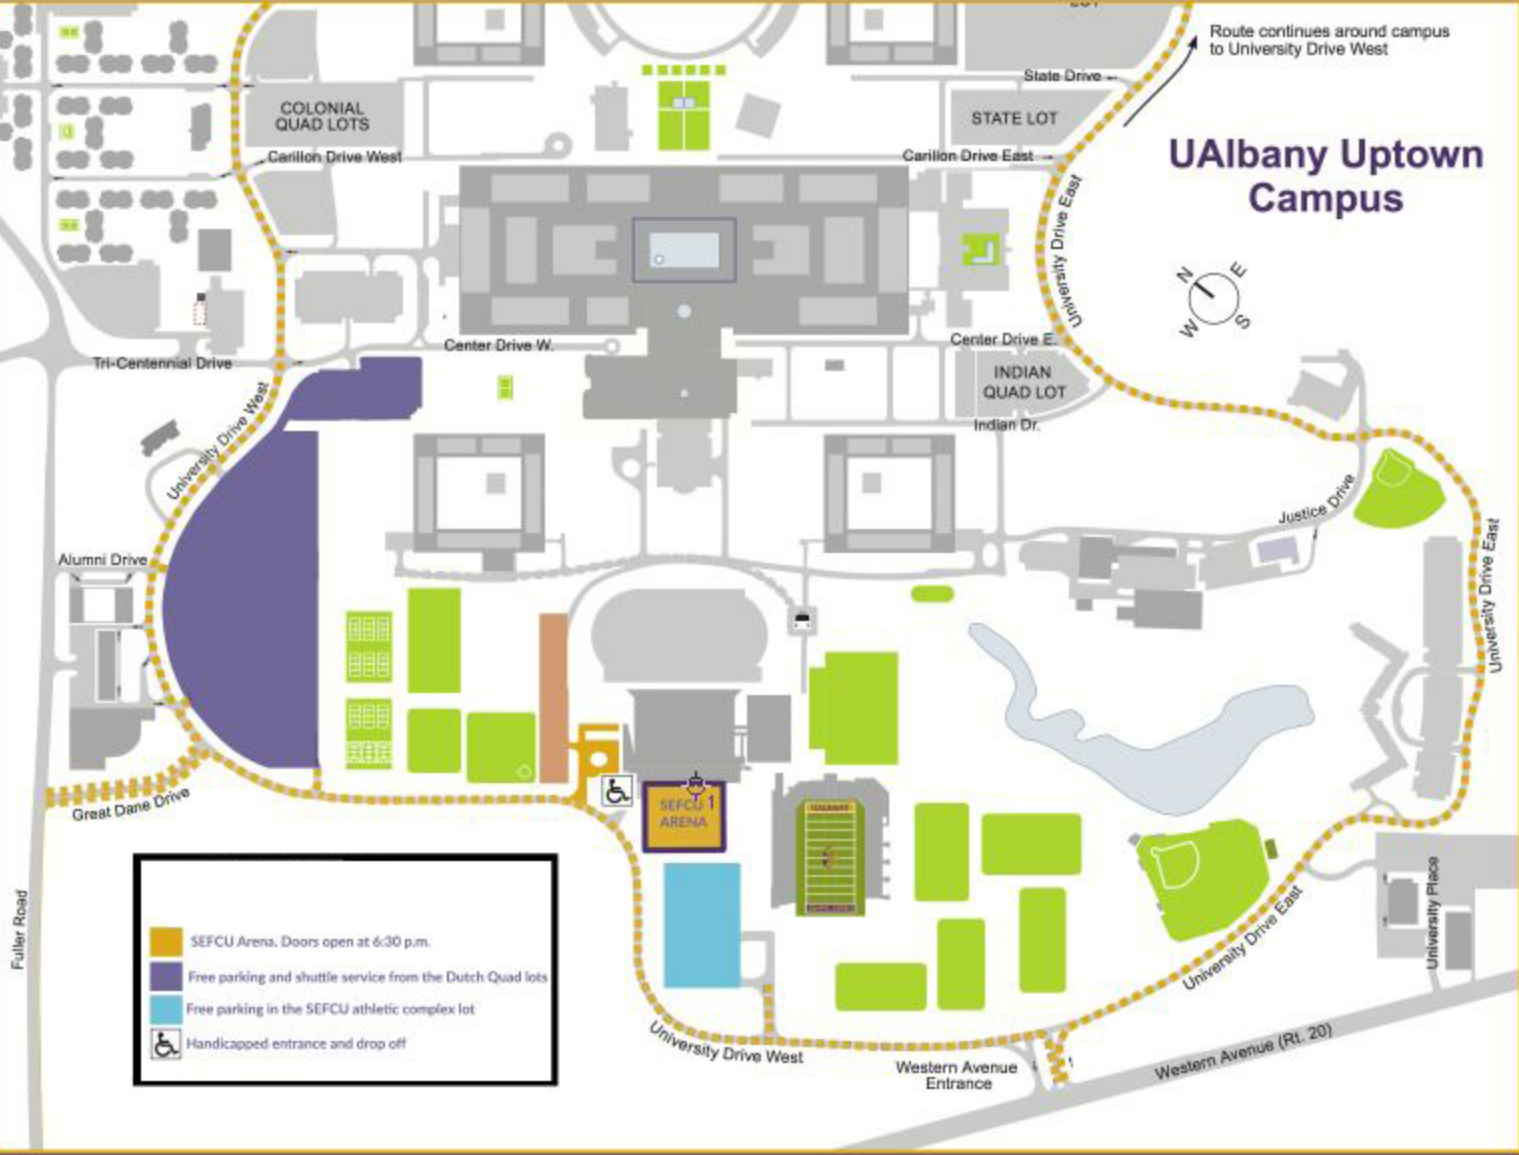

UAlbany Uptown Campus

Route continues around campus to University Drive West

	SEFCU Arena. Doors open at 6:30 p.m.
	Free parking and shuttle service from the Dutch Quad lots
	Free parking in the SEFCU athletic complex lot
	Handicapped entrance and drop off

Fuller Road

University Place

University Drive West

Western Avenue Entrance

Western Avenue (Rt. 20)

State Drive

STATE LOT

COLONIAL QUAD LOTS

Carillon Drive West

Carillon Drive East

University Drive East

Center Drive W

Center Drive E

INDIAN QUAD LOT

Indian Dr.

Justice Drive

University Drive West

Alumni Drive

Tri-Centennial Drive

Great Dane Drive

University Drive East

University Drive East